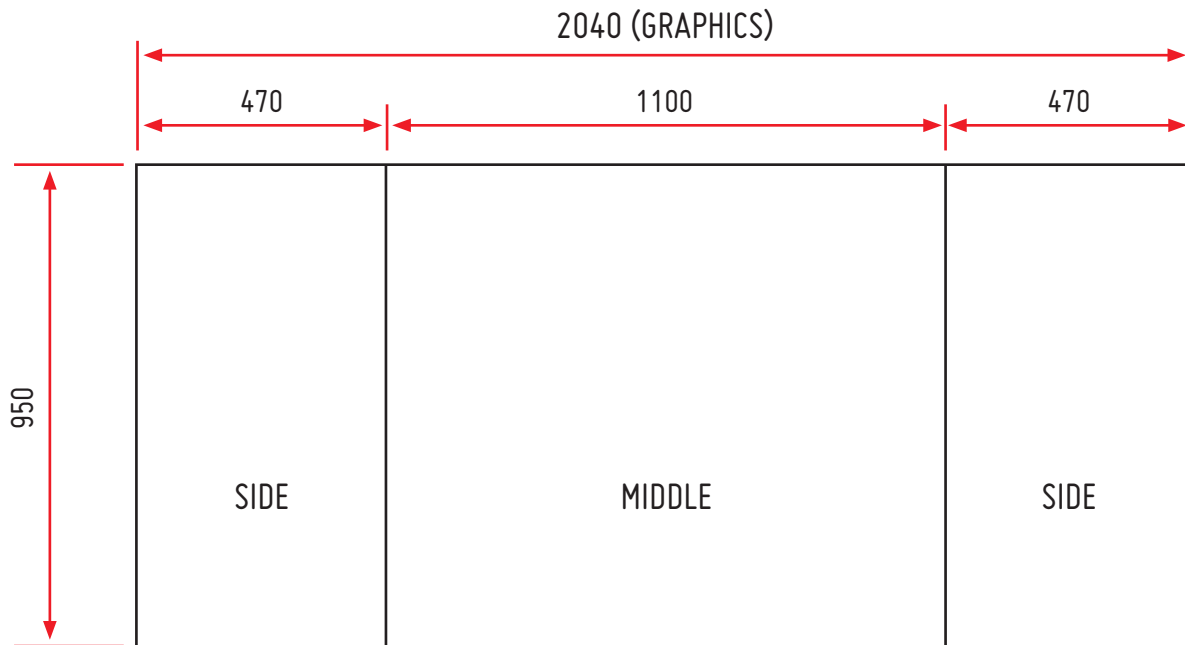

## GRAPHIC WRAP FOR PREMIER POP UP COUNTER

### Artwork Dimensions

The artwork should be sized at 25% of the total artwork size.

Total artwork size: 2040mm (W) x 950mm (H)

Artwork size 25%: 510mm (W) x 237.5mm (H)