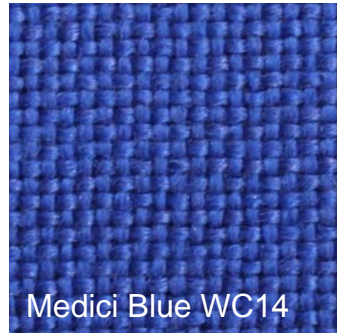

## Fabric Colours - Woven Collection

PLEASE NOTE: These colour samples are for guidance and representation only. Due to limitations with colour screen viewing, accuracy cannot be guaranteed. Fabric samples are available on request. Please call our customer service team on 01733 232000 [www.go-displays.co.uk](http://www.go-displays.co.uk)