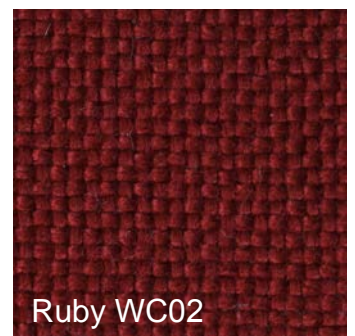

## Fabric Colours - Woven Collection

PLEASE NOTE: These colour samples are for guidance and representation only. Due to limitations with colour screen viewing, accuracy cannot be guaranteed. Fabric samples are available on request. Please call our customer service team on 01733 232000 [www.go-displays.co.uk](http://www.go-displays.co.uk)