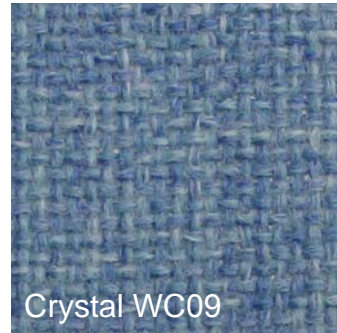

## Fabric Colours - Woven Collection

PLEASE NOTE: These colour samples are for guidance and representation only. Due to limitations with colour screen viewing, accuracy cannot be guaranteed. Fabric samples are available on request. Please call our customer service team on 01733 232000 [www.go-displays.co.uk](http://www.go-displays.co.uk)