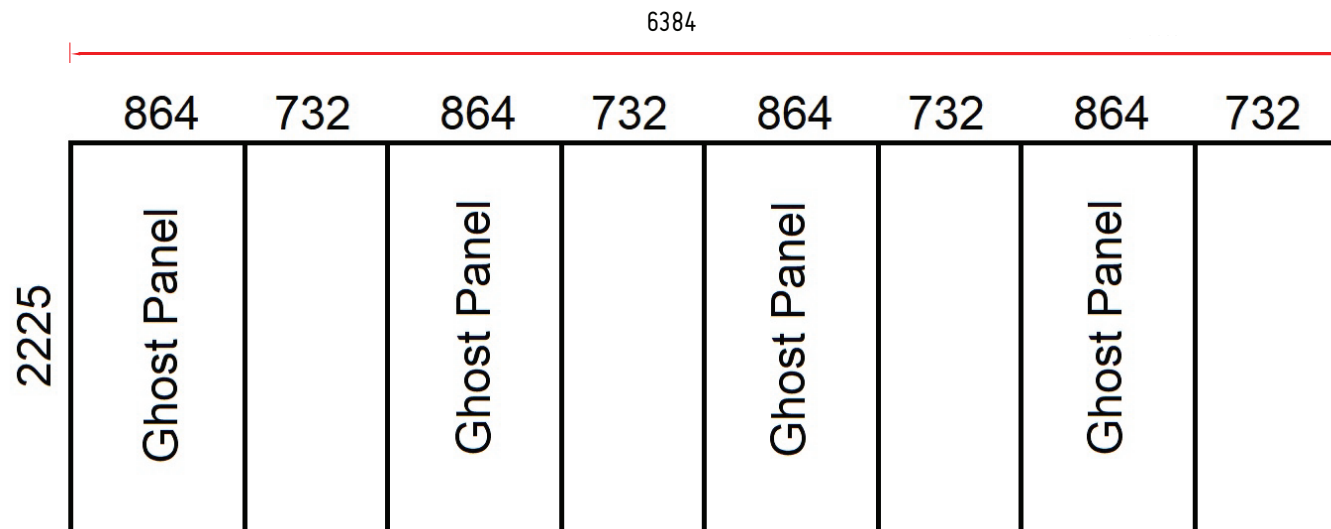

Artwork Specification

5m x 6m Island Exhibition Stand

- 1 For optimum results we require all artwork documents to be submitted in **Vector Format** in a **High Quality PDF**
- 2 Please ensure that all text has be **outlined**, any images or placed items are **linked / embedded** within the document and that all layers have been flattened.
- 3 No **bleed** or **crop marks**.
- 4 Set up your artwork in **CMYK** at **300 dpi**
- 5 **CMYK Printing of Solid Black** – To achieve a solid black in your artwork, please create solid black with the following colour reference:
100% C , 100% K , 100%Y , 100%M

- 6 The artwork should be sized at **25%** of the total artwork size, as a complete document we are unable to accept individual panels.
- 7 **5m x 6m Island Stand** = 8 panels
4 x front panels & 4 x ghost panels

Total Artwork size: 6384mm (w) x 2225mm (h)
Artwork size 25% : 1596mm (w) x 556.25mm (h)
Front Panels = 732mm/183mm (25%) | Ghost Panels = 864mm/216mm (25%)
- 8 For text, images or logos on the 'D' end panels, please position item in accordance with the diagram. Place in front or side section of the 'D' end, avoiding the grey chivron area.

Total Artwork size: 5756mm (w) x 2225mm (h)

Artwork size 25% : 1439mm (w) x 556.25mm (h)

Front Panels = 732mm/183mm (25%) | **D-End Panels** = 673mm/168.25mm (25%)

Ghost Panels = 750mm/187.5mm (25%)

- 8 For text, images or logos on the 'D' end panels, please position item in accordance with the diagram. Place in front or side section of the 'D' end, avoiding the grey chevron area.