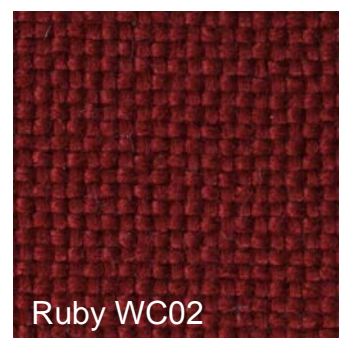

Fabric Colours - Woven Collection

PLEASE NOTE: These colour samples are for guidance and representation only. Due to limitations with colour screen viewing, accuracy cannot be guaranteed. Fabric samples are available on request. Please call our customer service team on 01733 232000 www.go-displays.co.uk