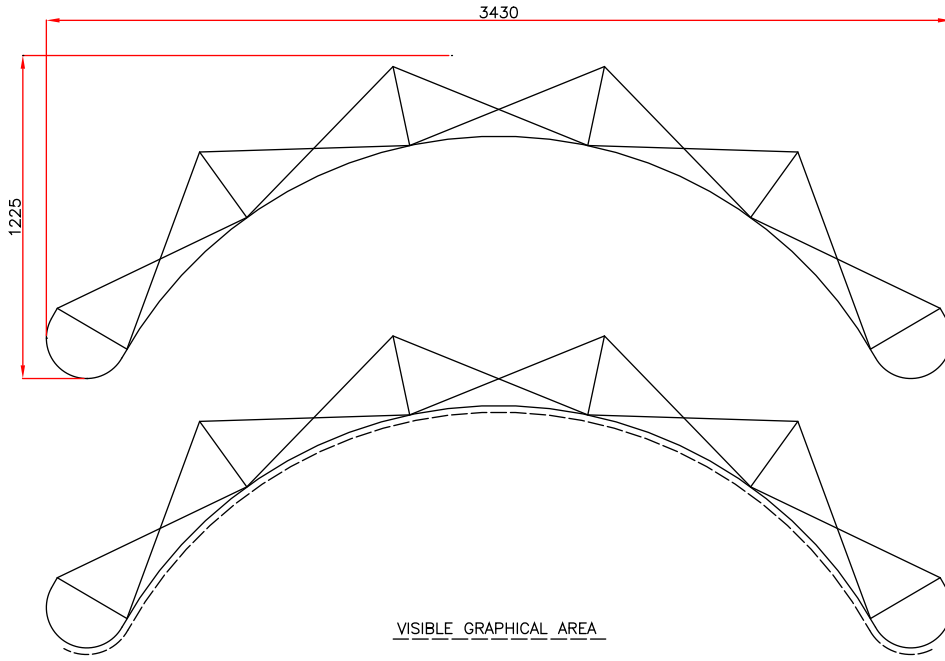

## 3x5 CURVED SINGLE SIDED POP-UP Artwork Dimensions

OVERALL PRINTING AREA