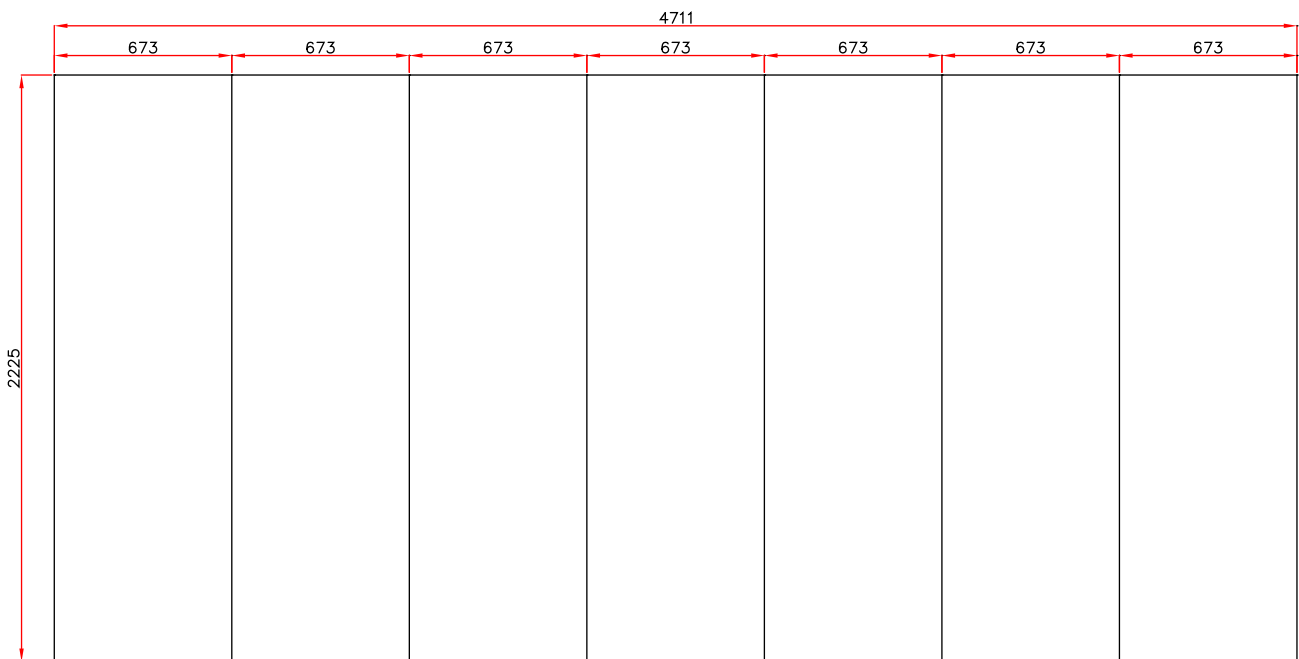

## 3x5 CURVED SINGLE SIDED POP-UP Artwork Dimensions

OVERALL PRINTING AREA