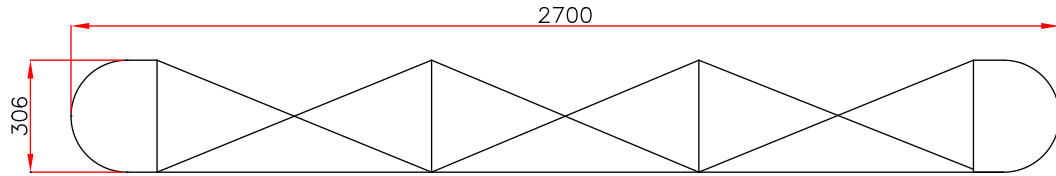

3x3 STRAIGHT SINGLE SIDED POP-UP Artwork Dimensions

VISIBLE GRAPHICAL AREA

OVERALL PRINTING AREA