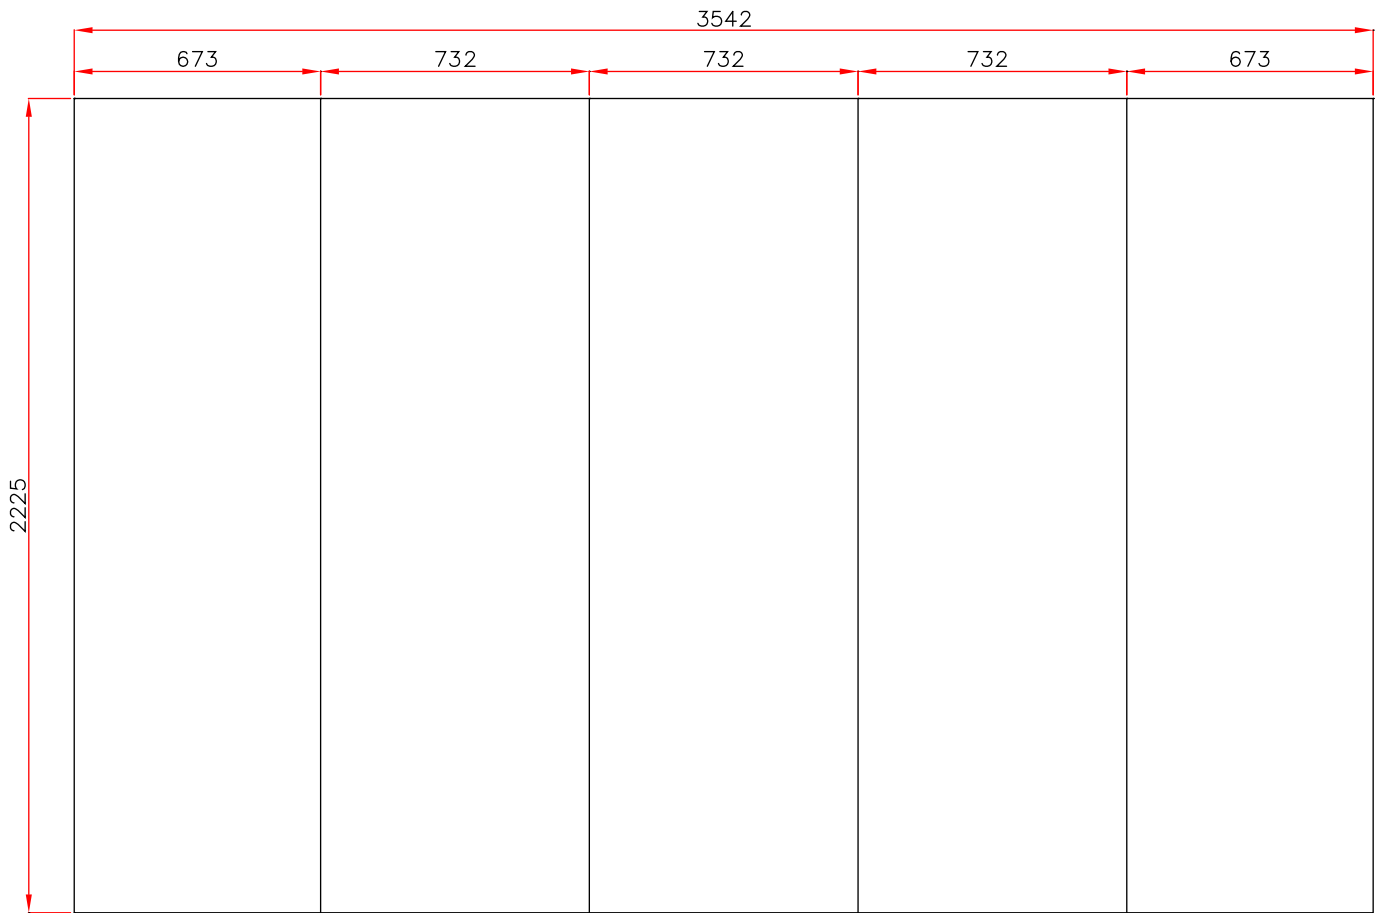

3x3 STRAIGHT SINGLE SIDED POP-UP Artwork Dimensions

VISIBLE GRAPHICAL AREA

OVERALL PRINTING AREA