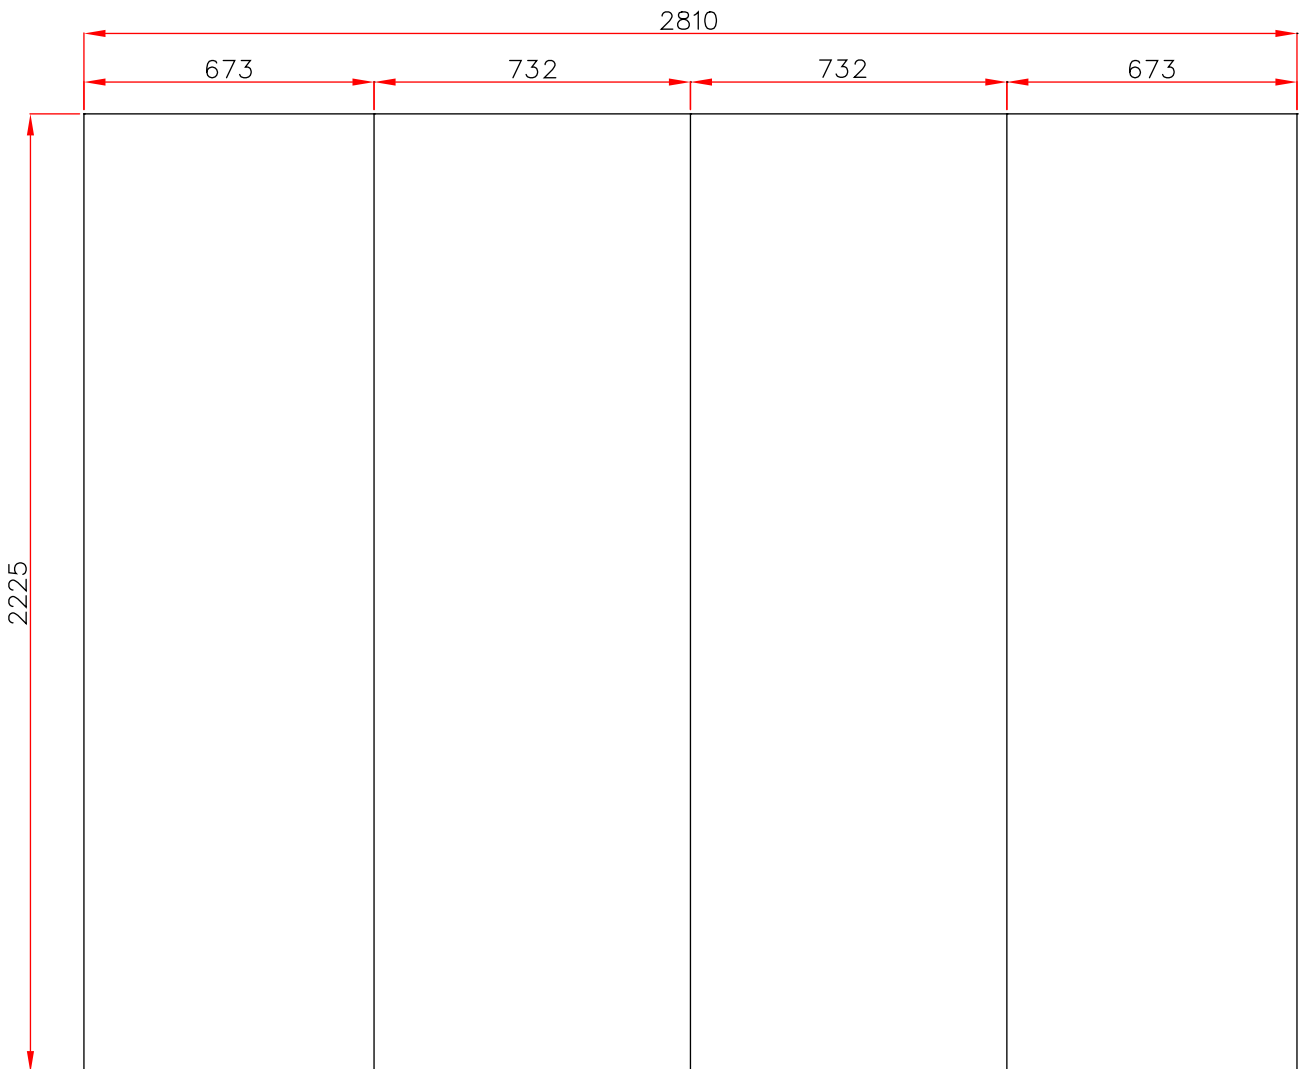

3x2 STRAIGHT SINGLE SIDED POP-UP

Artwork Dimensions

VISIBLE GRAPHICAL AREA

OVERALL PRINTING AREA