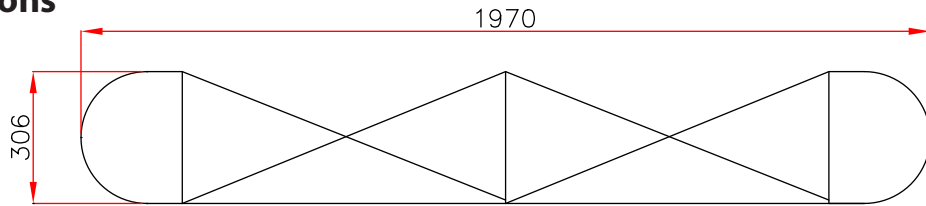

3x2 STRAIGHT SINGLE SIDED POP-UP

Artwork Dimensions

VISIBLE GRAPHICAL AREA

OVERALL PRINTING AREA