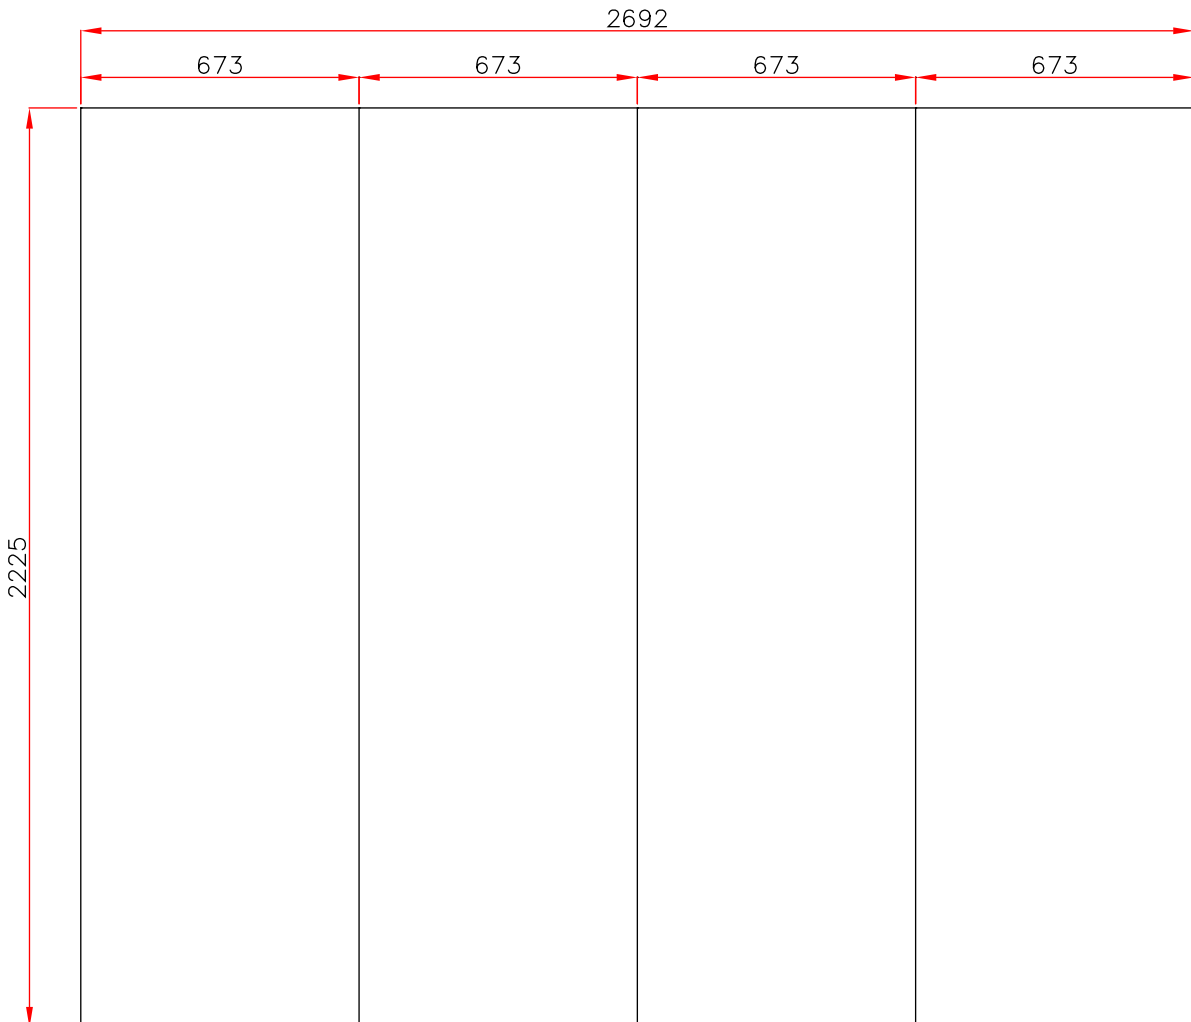

## 3x2 CURVED SINGLE SIDED POP-UP

### Artwork Dimensions

VISIBLE GRAPHICAL AREA

OVERALL PRINTING AREA