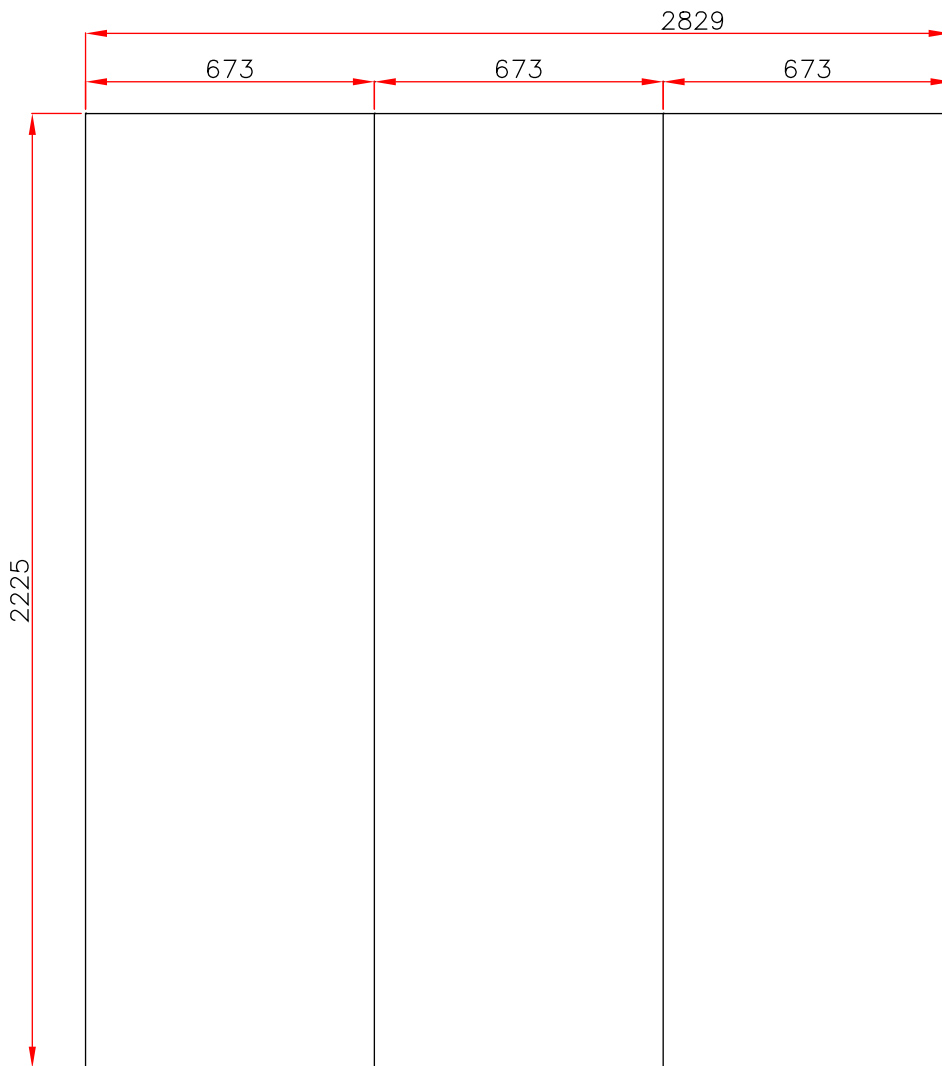

## 3x1 CURVED SINGLE SIDED POP-UP

### Artwork Dimensions

VISIBLE GRAPHICAL AREA

OVERALL PRINTING AREA