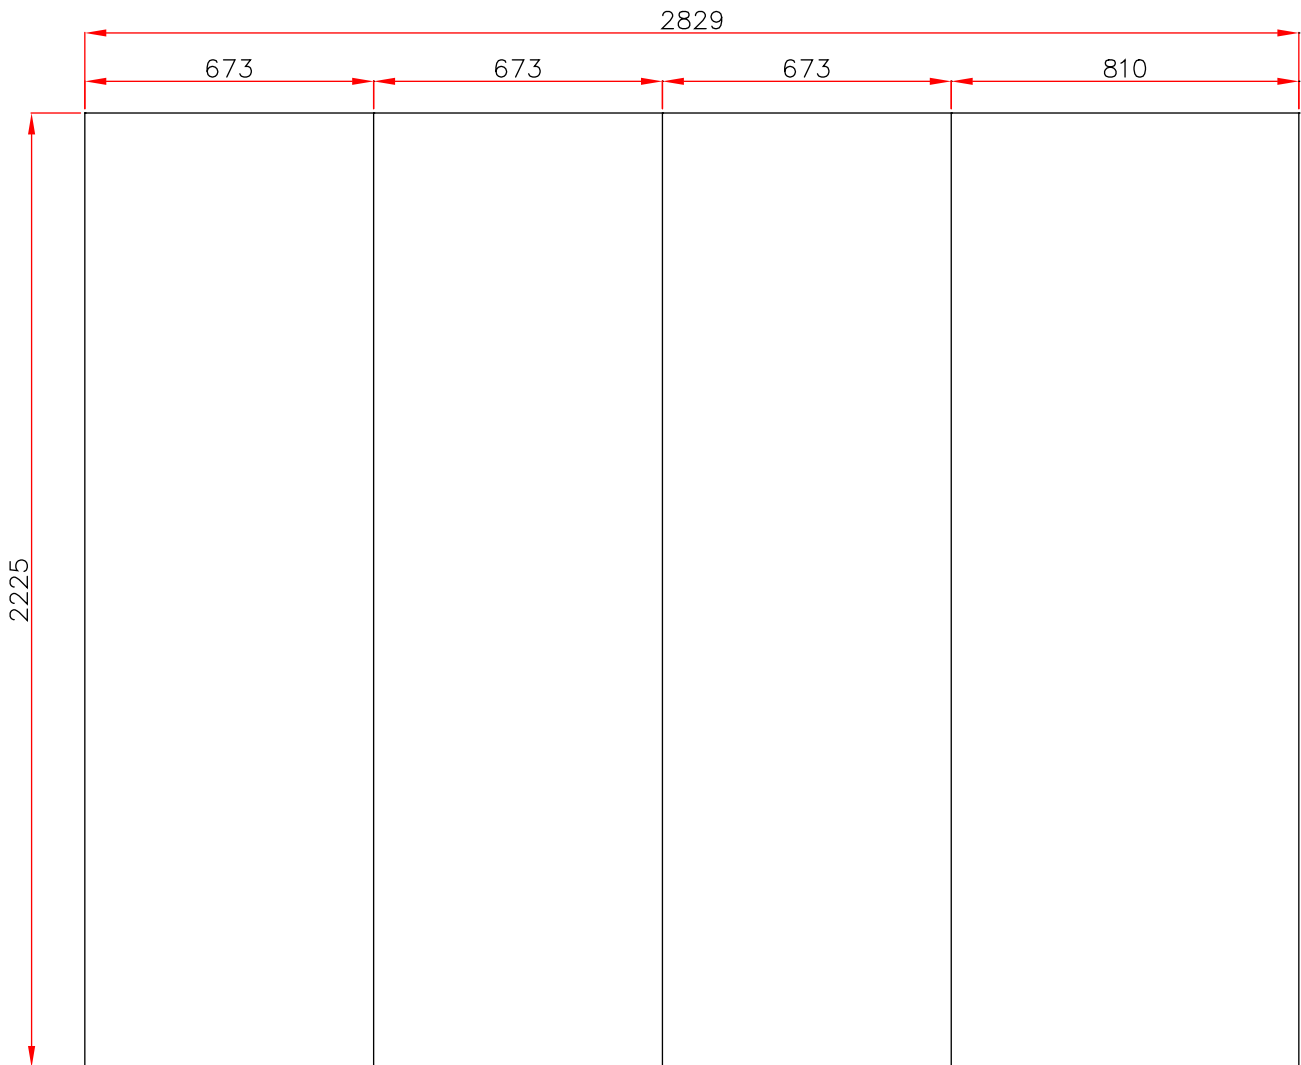

3x1 CURVED DOUBLE SIDED POP-UP

Artwork Dimensions

VISIBLE GRAPHICAL AREA

OVERALL PRINTING AREA